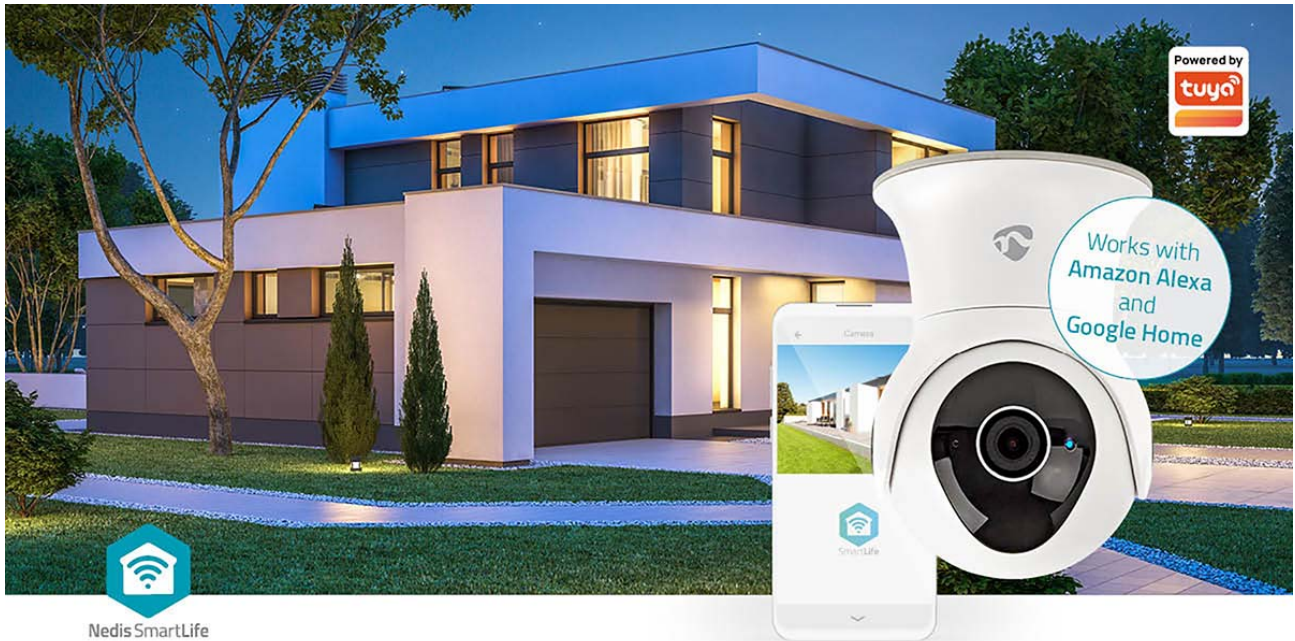

nedis

SmartLife Outdoor Camera

Wi-Fi | Full HD 1080p | Pan tilt | IP65 | Cloud Storage (optional) / Internal 16GB | 12 V DC | With motion sensor | Night vision | White

Brand: Nedis | Article number: WIFICO20CWT | Product EAN number: 54 12810290062

Inner Carton EAN: | Outer Carton EAN: 54 12810382378

Home automation just got simpler. This easy to use Smart Outdoor IP Camera can be simply connected to your existing Wi-Fi network to monitor the outside areas of your house and record any sound or motion.

Full HD Resolution

It records in Full HD resolution (1920x1080 pixels) for complete clarity of the images captured. In addition, the camera is just as powerful at night: with its night vision mode offering a range of 15.0 m.

online

Features

- Records in Full HD (1080p) to capture every detail
- Incorporates a 16-GB internal memory for recording
- Optional cloud recording for 100% secure storage
- Move the camera with your phone to observe a large area
- Waterproof housing (IP65) for outdoor security
- Sends push notifications to your smartphone when motion is detected
- Up to 15 meters night vision thanks to strong infrared LEDs
- Easy to combine with all other Nedis SmartLife products