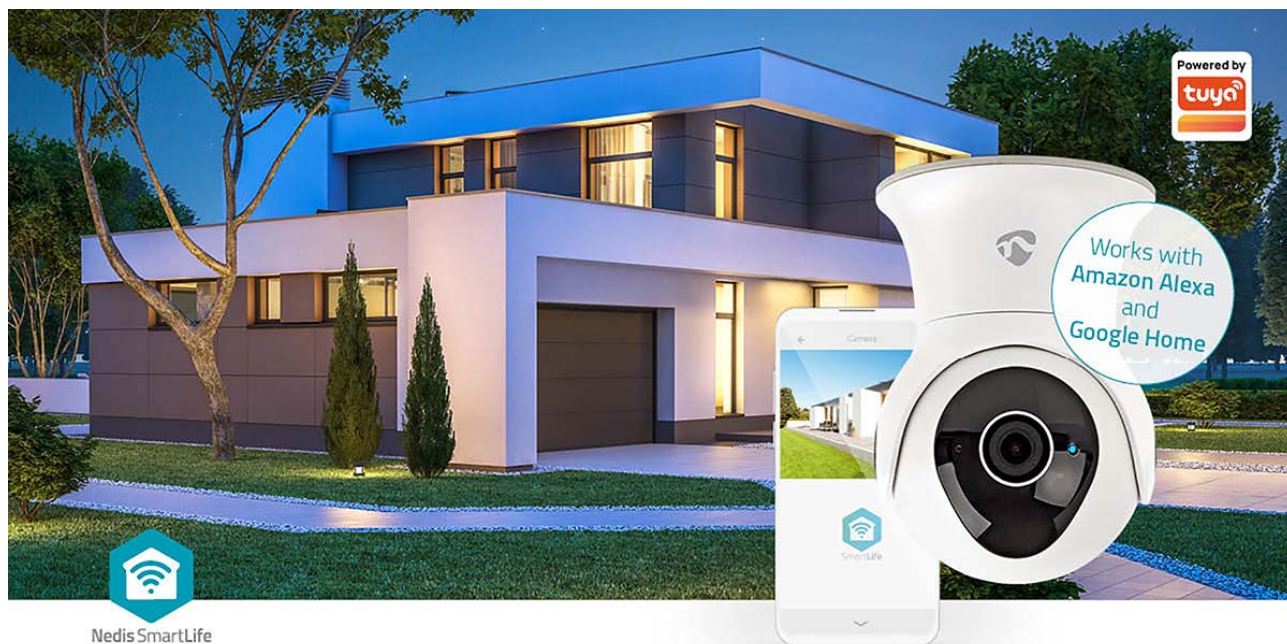

nedis

SmartLife Outdoor Camera

Wi-Fi | Full HD 1080p | Pan tilt | IP65 | Cloud Storage (optional) / Internal 16GB | 12 V DC | With motion sensor | Night vision | White

Brand: Nedis | Article number: WIFICO20CWT | Product EAN number: 54 12810290062

Inner Carton EAN: | Outer Carton EAN: 54 12810382378

This easy-to-use Wi-Fi pan and tilt outdoor camera comes with great flexibility, due to its waterproof housing (IP65). The camera can be simply connected to your existing Wi-Fi network to monitor your house or garden and record any sound or motion, whether you are at home or on the road. The Nedis SmartLife app notifies you in case of movement, so you can intervene in time.

Full HD Resolution

You can keep an eye on and react to everything you see in real-time via the app. You can store your recordings on the internal memory of 16 GB. It records in Full HD resolution (1920x1080 pixels) for complete clarity of the images captured. There is also an option to save the video material in our app through an optional cloud solution.

Read more online

Features

- Records in Full HD (1080p) to capture every detail
- Incorporates a 16-GB internal memory for recording
- Optional cloud recording for 100% secure storage
- Move the camera with your phone to observe a large area
- Waterproof housing (IP65) for outdoor security
- Sends push notifications to your smartphone when motion is detected
- Up to 15 meters night vision thanks to strong infrared LEDs
- Easy to combine with all other Nedis SmartLife products