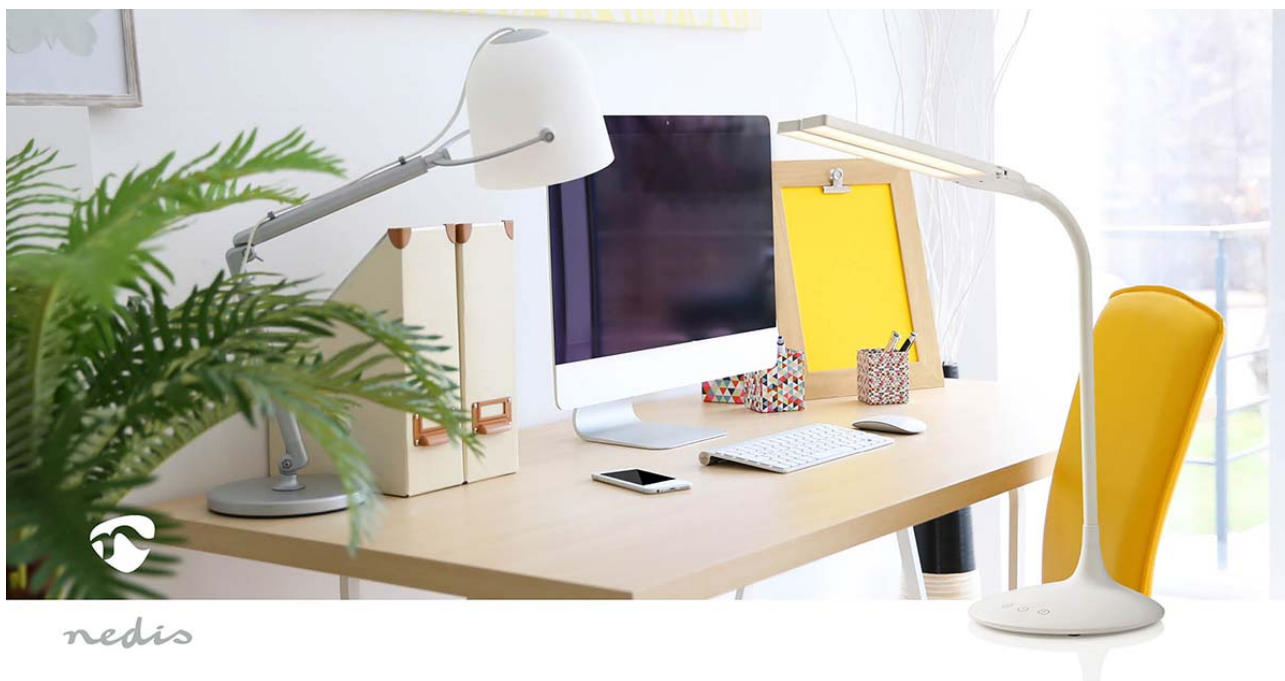

# LED Desk Lamp

**Dimmable | 280 lm | Rechargeable | Touch Function | White**

Brand: Nedis | Article number: LTLG3M1WT4 | Product EAN number: 5412810271085

Inner Carton EAN: | Outer Carton EAN: 5412810377831

Set the light to your mood with this Dimmable LED Table Lamp with Touch Control. Simply touch the lamp to turn it on and to alter the light from a cosy, warm light to a natural light effect or to a cool light for getting down to business.

The rotating head of this lamp allows you to position the light exactly where you need it and the strength of the light can be dimmed by pressing the control button for a longer period.

A handy timer function allows you to set the lamp to go off automatically after 40 minutes to help save energy.

## Features

- Touch control - for ease of use
- Dimmable
- Choose between three light settings - to match your mood
- Rotating head - to position the light where you need it
- Handy timer function - to automatically switch off the lamp