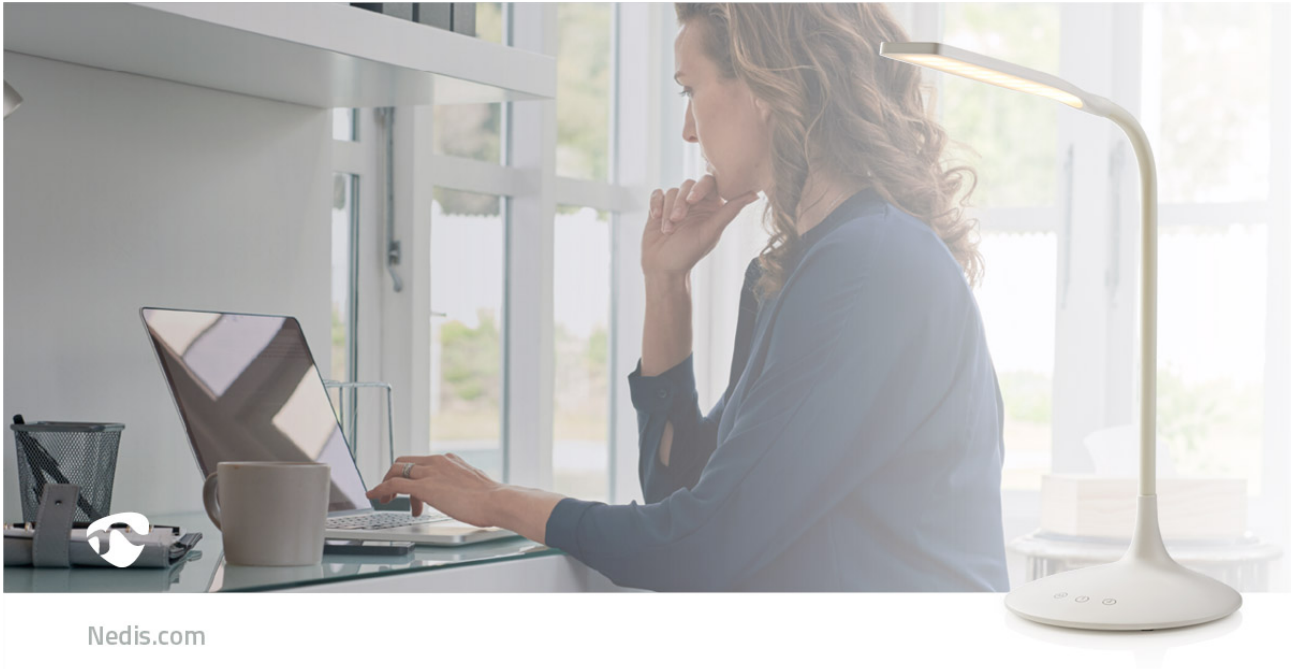

nedis

LED Desk Lamp

Dimmable | 250 lm | Rechargeable | Touch Function | White

Brand: Nedis | Article number: LTLG3M1WT2 | Product EAN number: 5412810271061

Inner Carton EAN: | Outer Carton EAN: 5412810377824

Nedis.com

Set the light to your mood with this Dimmable LED Table Lamp with Touch Control. Simply touch the lamp to turn it on and to alter the light from a cosy, warm light to a natural light effect or to a cool light for getting down to business.

The rotating head of this lamp allows you to position the light exactly where you need it and the strength of the light can be dimmed by pressing the control button for a longer period.

A handy timer function allows you to set the lamp to go off automatically after 40 minutes to help save energy.

Features

- Touch control - for ease of use
- Dimmable
- Choose between three light settings - to match your mood
- Rotating head - to position the light where you need it
- Handy timer function - to automatically switch off the lamp