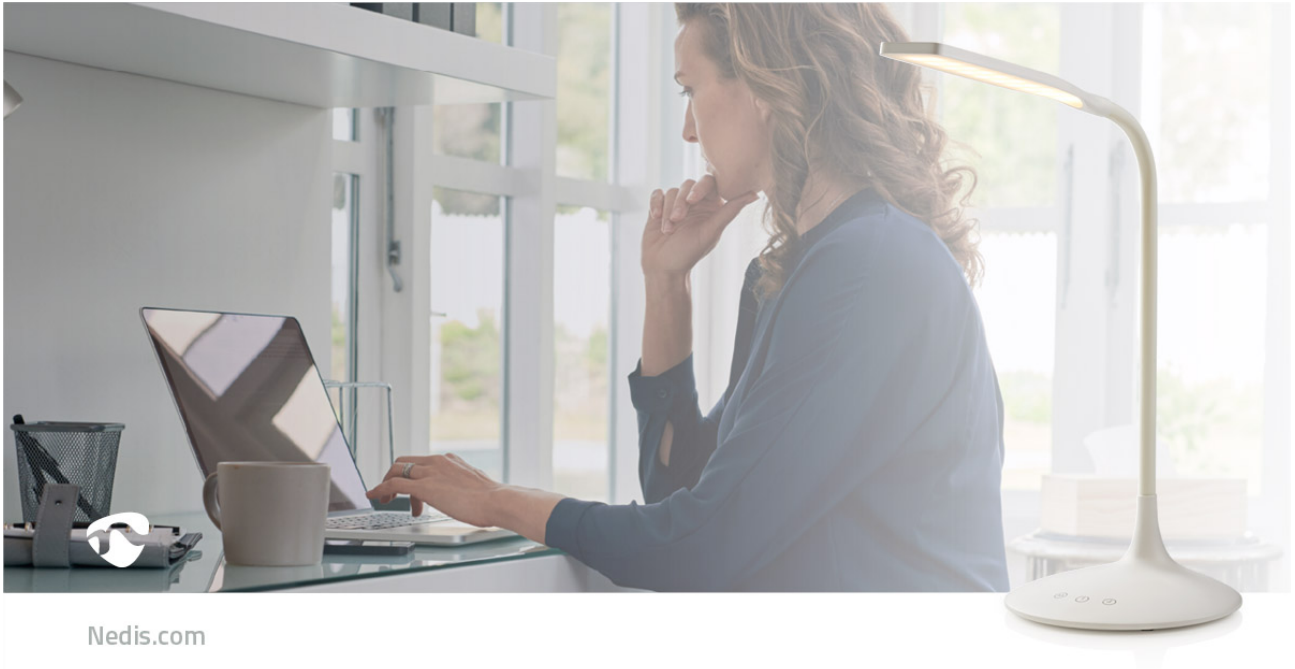

Nedis.com

Set the light to your mood with this Dimmable LED Table Lamp with Touch Control. Simply touch the lamp to turn it on and to alter the light from a cosy, warm light to a natural light effect or to a cool light for getting down to business.

The rotating head of this lamp allows you to position the light exactly where you need it and the strength of the light can be dimmed by pressing the control button for a longer period.

A handy timer function allows you to set the lamp to go off automatically after 40 minutes to help save energy.

## Features

- Touch control - for ease of use
- Dimmable
- Choose between three light settings - to match your mood
- Rotating head - to position the light where you need it
- Handy timer function - to automatically switch off the lamp