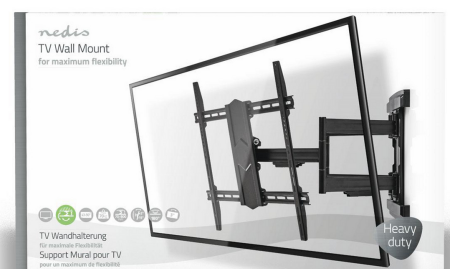

Read more onli

Nedis.co.uk/TVWM6570BK