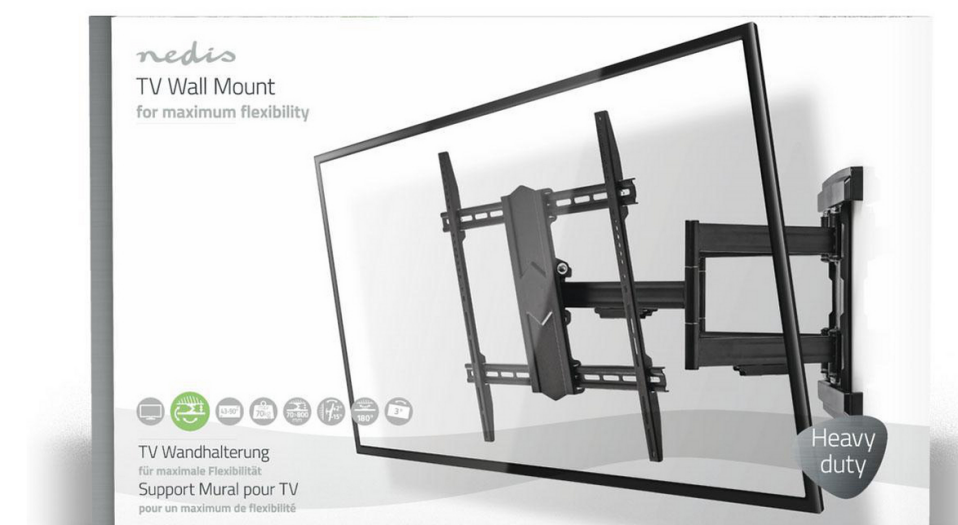

Nedis.co.uk/TVWM6570BK