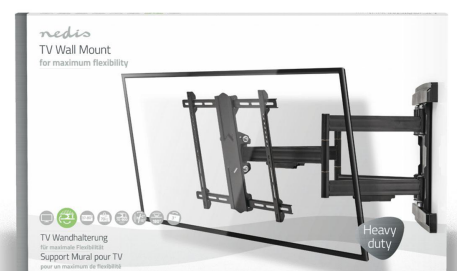

Nedis.co.uk/TVWM6551BK