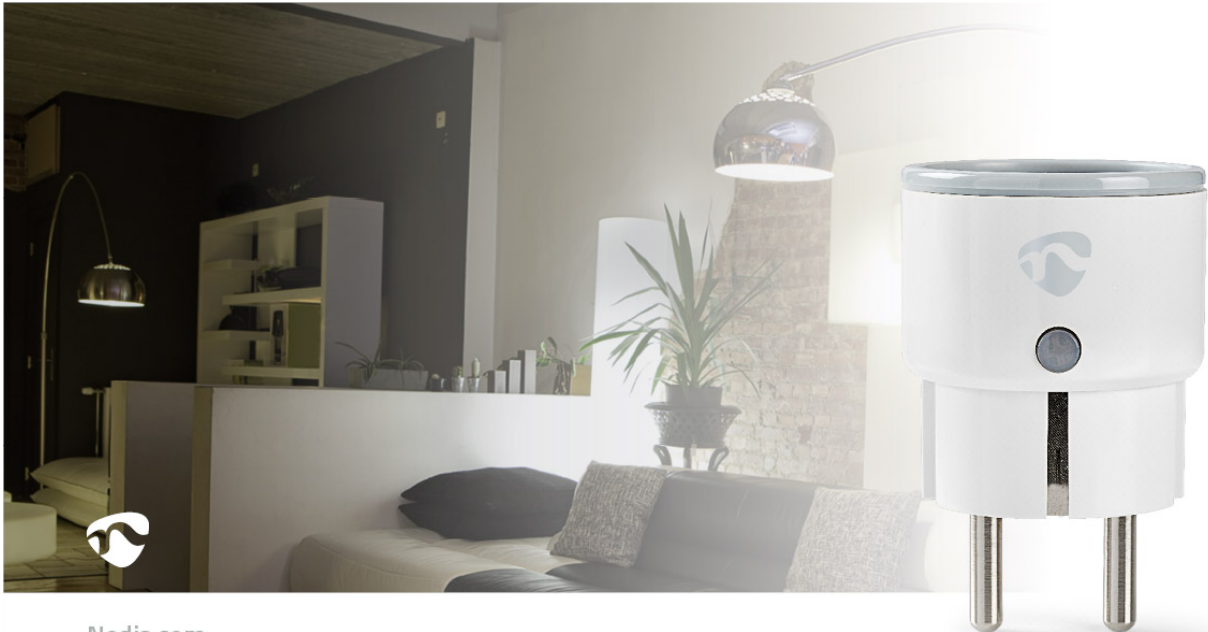

# SmartLife Smart Plug

**Wi-Fi | IP21 | Power meter | 2500 W | Plug with earth contact / Type F (CEE 7/7) | -10 - 40 °C | Android™ / IOS | White | 1 pcs**

Brand: Nedis | Article number: WIFIP110FWT | Product EAN number: 5412810269945

Inner Carton EAN: | Outer Carton EAN: 5412810381944

Nedis.com

Control many electrical appliances remotely simply by plugging them into this Wireless Smart Plug and connecting them to your smartphone or tablet via your Wi-Fi router. The handy power monitor allows you to see at a glance exactly how much power the appliance is using right now, or how much power it has been using over time.

## Features

- Can be used as a stand-alone product or can connect easily with other Nedis® SmartLife products
- Allows remote and automated control - for scheduling and linking appliances
- Supports voice control - in combination with Amazon Alexa or Google Home
- Slim design - to ensure adjacent sockets are not blocked