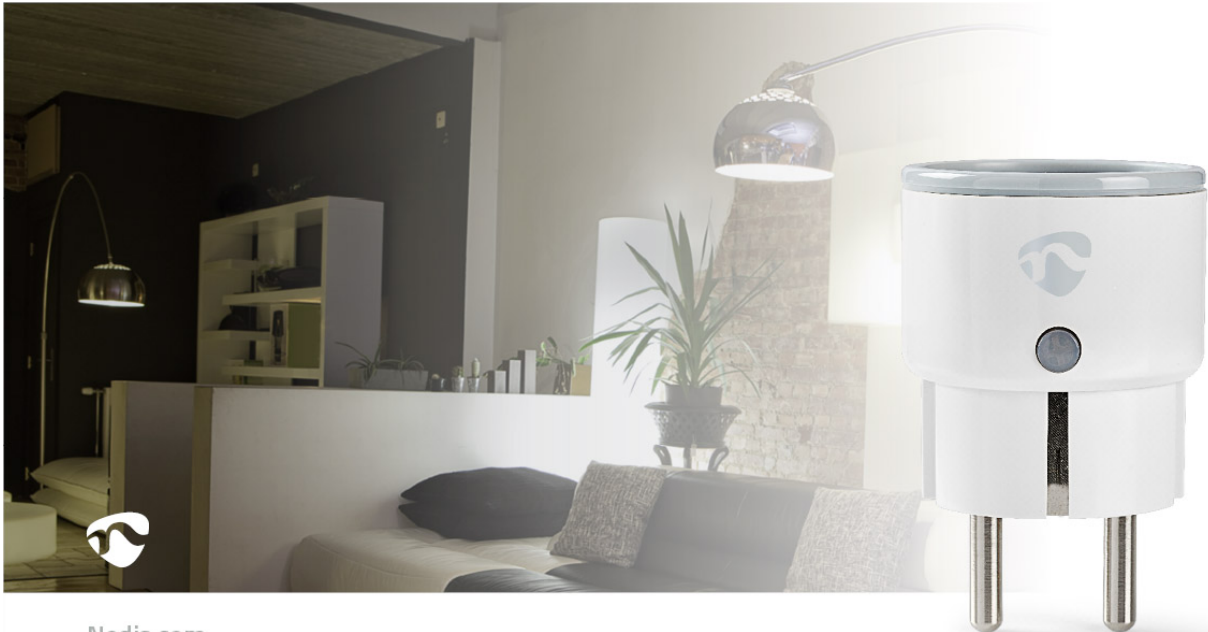

nedis

SmartLife Smart Plug

Wi-Fi | IP21 | Power meter | 2500 W | Plug with earth contact / Type F (CEE 7/7) | -10 - 40 °C | Android™ / IOS | White | 1 pcs

Brand: Nedis | Article number: WIFIP110FWT | Product EAN number: 5412810269945

Inner Carton EAN: | Outer Carton EAN: 5412810381944

Nedis.com

Control many electrical appliances remotely simply by plugging them into this Wireless Smart Plug and connecting them to your smartphone or tablet via your Wi-Fi router. The handy power monitor allows you to see at a glance exactly how much power the appliance is using right now, or how much power it has been using over time.

Easy to set up

You don't need to be a technical genius or an electrician to control and automate your plugged-in appliances and devices. All you actually need is a Smart Plug and your Wi-Fi router. Our intuitive app will give you the ability to switch appliances on and off remotely and automatically. It can even work in connection with voice control systems such as Amazon Alexa or Google Home.

Features

- Can be used as a stand-alone product or can connect easily with other Nedis® SmartLife products
- Allows remote and automated control - for scheduling and linking appliances
- Supports voice control - in combination with Amazon Alexa or Google Home
- Slim design - to ensure adjacent sockets are not blocked