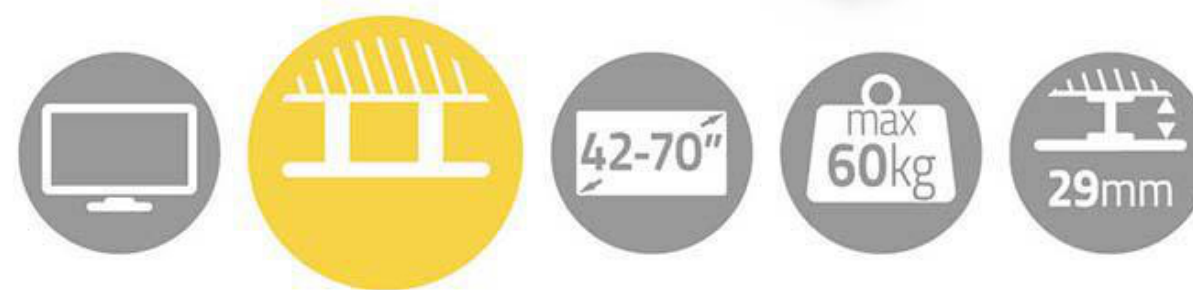

**42 - 70 " | Maximum supported screen weight: 60 kg | Minimum wall distance: 29 mm | Steel | Black**

Brand: Nedis | Article number: TVWM2050BK | Product EAN number: 5412810268764 | Inner Carton EAN: | Outer Carton EAN: 5412810385744

## Features

- Quick installation +/- 10 minutes
- Spirit level for perfect level mounting
- Spacers for a universal installation

Nedis.com