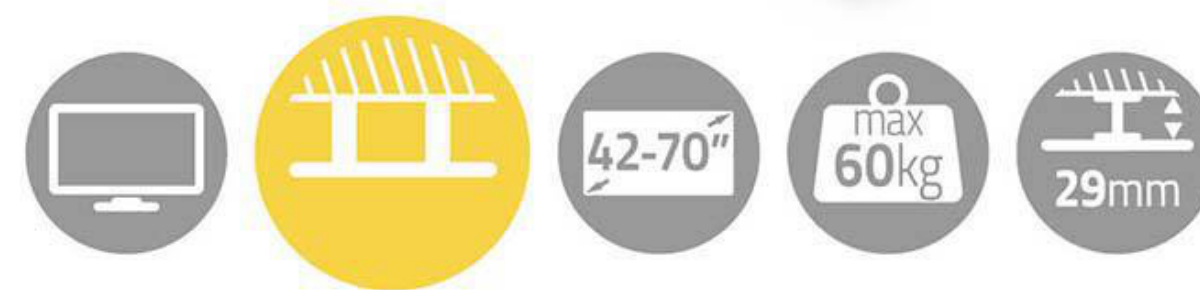

42 - 70 " | Maximum supported screen weight: 60 kg | Minimum wall distance: 29 mm | Steel | Black

Brand: Nedis | Article number: TVWM2050BK | Product EAN number: 5412810268764 | Inner Carton EAN: | Outer Carton EAN: 5412810385744

Features

- Quick installation +/- 10 minutes
- Spirit level for perfect level mounting
- Spacers for a universal installation

Nedis.com