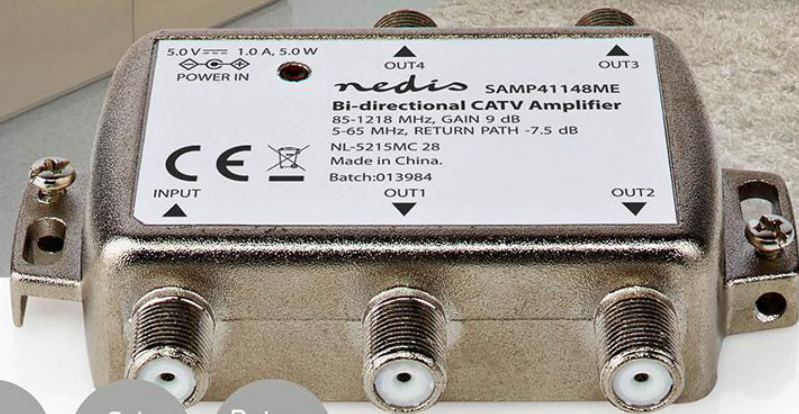

nedis

CATV Amplifier

to receive ultra-clear TV signals

Nedis.com

nedis

CATV Amplifier

to receive ultra-clear TV signals

Features and benefits

- Ultra-clear TV reception - and more reliable TV quality
- Gain control - allows you to match the amplifier input to the source output
- Return path - supports interactive TV and a cable (internet) modem
- Slope control - to compensate loss of signal.
- Plug and play - the F connector makes installation simple

Nedis code:

SAMP41148ME

Carton: 1-10-40

Package contents

Amplifier

Power adapter

Installation material